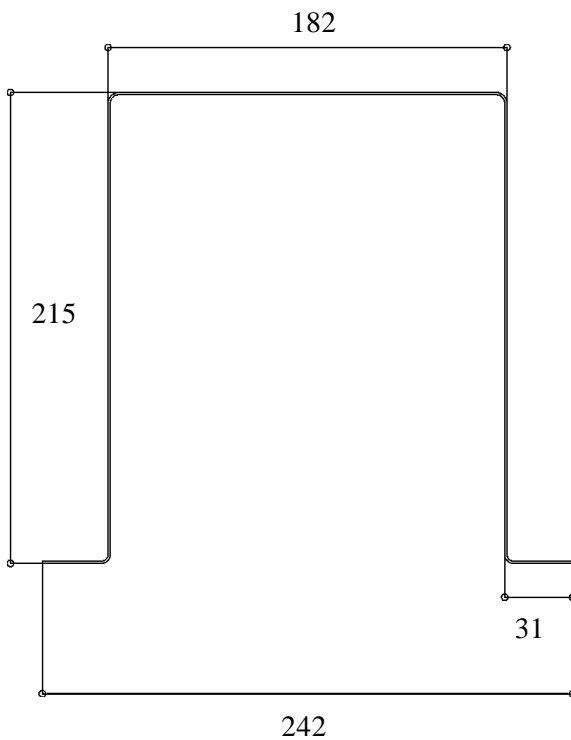

## Diagram protection box SK ...

SK 500 to SK 3000

Type	G in mm	suited for
SK 500	500	RRH, RRH TR 500
SK 1000	700	RRH, RRH TR, RRH ST 1000
SK 1500	900	RRH, RRH TR, RRH ST 1500
SK 2000	1100	RRH, RRH TR, RRH ST 2000
SK 3000	1500	RRH, RRH TR, RRH ST 3000